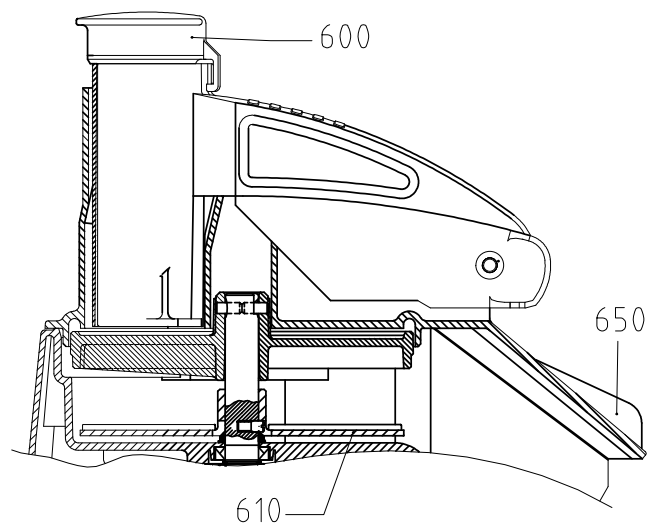

RG-50-1

MOTOR BASE MOTORBLOCK

VEGETABLE PREPARATION ATTACHMENT GRÖNSAKSSKARAR-TILLSATS

RG-50-1

No. on drawing	Item No.	Description	Pcs
10	1412	Housing, top inkl knife shaft	1
20	14249	Screw MKFX-H M5X14 A2-70	4
30	10259	Rubber seal washer 18X30X7	1
70	14344	Screw M5X12	4
100	1411	Pulley,knife shaft compl.	1
110	24293	El.-plate, AM	1
120	14851	Screw MRT M4X10 A2	5
130	14084	Lock washer FBB 4.1 A2	1
150	15527	Bracket for PC-board AVC BS-9A	4
160	14753	Screw RT-PTF 5.0X20FZ	4
170	24343	PC-board CC 230 1 50	1
200	24176	Protection plate for lover	1
210	24340	Housing, base	1
220	10494	Rubber foot F-107 B	4
230	14333	Screw MRX-H M4X12 A2 70	4
240	10262	Seal ring V-18S	1
250	1410	Knife shaft compl.	1
260	24146	Pin, knife shaft	1
270	10679	Belt GT 3MR 0408 18	1
280	24291	Pulley wheel	1
310	24292	Bracket, motor AM	1
330	15711	Motor 220-240 1 50/60	1
340	24300	Net	1
350	15149	Supply cord CB 1 phase CC-34/VCB-32/RG-50	1
360	10589	Strain relief clamp 55-016-89	1
370	14336	Screw MRT-H M4X25 A2 70	2
380	15422	Cable support NK-5N	1
390	24296	Seal ring, fan	1
450	1413	Activator pin, safety switch	1
500	24222	Knob 0-1 w. blade spring	1
520	24295	Rotary switch, CC-32-1	1
530	24278	Magnetic switch,safety	1
600	24157	Pestle	1
610	83032	Ejector plate	1
650	24634	Feed head	1
750	24335	Micro switch unit compl AM UL	1