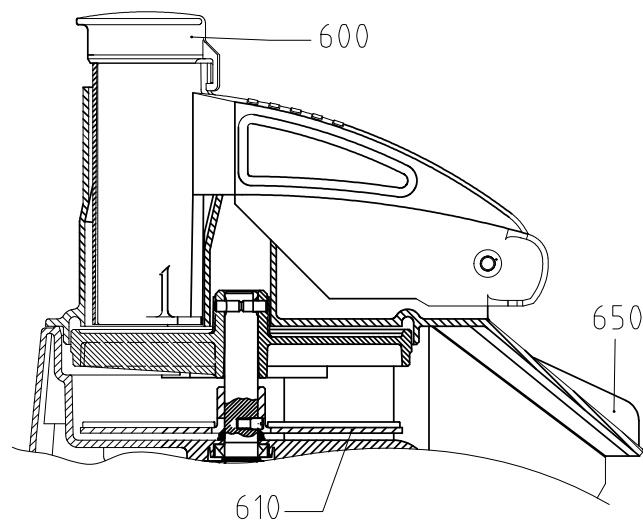

VEGETABLE PREPARATION ATTACHMENT GRÖNSAKSSKARAR-TILLSATS