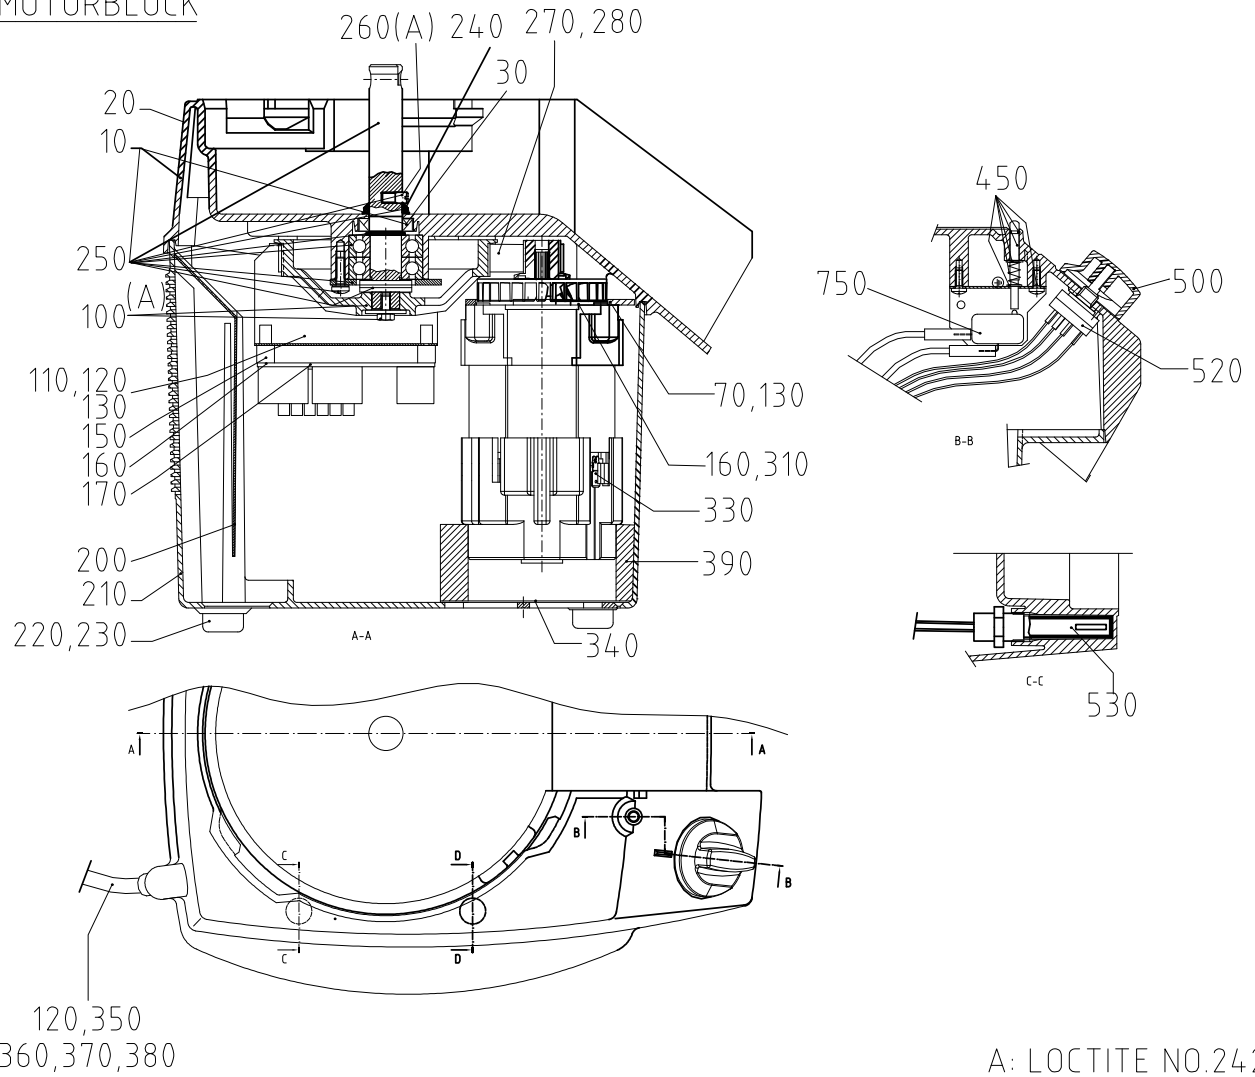

RG-50-1

MOTOR BASE MOTORBLOCK

VEGETABLE PREPARATION ATTACHMENT GRÖNSAKSSKARAR-TILLSATS

RG-50-1

No. on drawing	Item No.	Description	Pcs
10	1412	Housing, top inkl knife shaft	1
20	14249	Screw MKFX-H M5X14 A2-70	4
30	10259	Rubber seal washer 18X30X7	1
70	14344	Screw M5X12	4
100	1411	Pulley,knife shaft compl.	1
110	24293	El.-plate, AM	1
120	14851	Screw MRT M4X10 A2	5
130	14084	Lock washer FBB 4.1 A2	1
150	15527	Bracket for PC-board AVC BS-9A	4
160	14753	Screw RT-PTF 5.0X20FZ	4
170	24343	PC-board CC 230 1 50	1
200	24176	Protection plate for lover	1
210	24340	Housing, base	1
220	10494	Rubber foot F-107 B	4
230	14333	Screw MRX-H M4X12 A2 70	4
240	10262	Seal ring V-18S	1
250	1410	Knife shaft compl.	1
260	24146	Pin, knife shaft	1
270	10679	Belt GT 3MR 0408 18	1
280	24291	Pulley wheel	1
310	24292	Bracket, motor AM	1
330	15711	Motor 220-240 1 50/60	1
340	24300	Net	1
350	15149	Supply cord CB 1 phase CC-34/VCB-32/RG-50	1
360	10589	Strain relief clamp 55-016-89	1
370	14336	Screw MRT-H M4X25 A2 70	2
380	15422	Cable support NK-5N	1
390	24296	Seal ring, fan	1
450	1413	Activator pin, safety switch	1
500	24222	Knob 0-1 w. blade spring	1
520	24295	Rotary switch, CC-32-1	1
530	24278	Magnetic switch,safety	1
600	24157	Pestle	1
610	83032	Ejector plate	1
650	24634	Feed head	1
750	24335	Micro switch unit compl AM UL	1