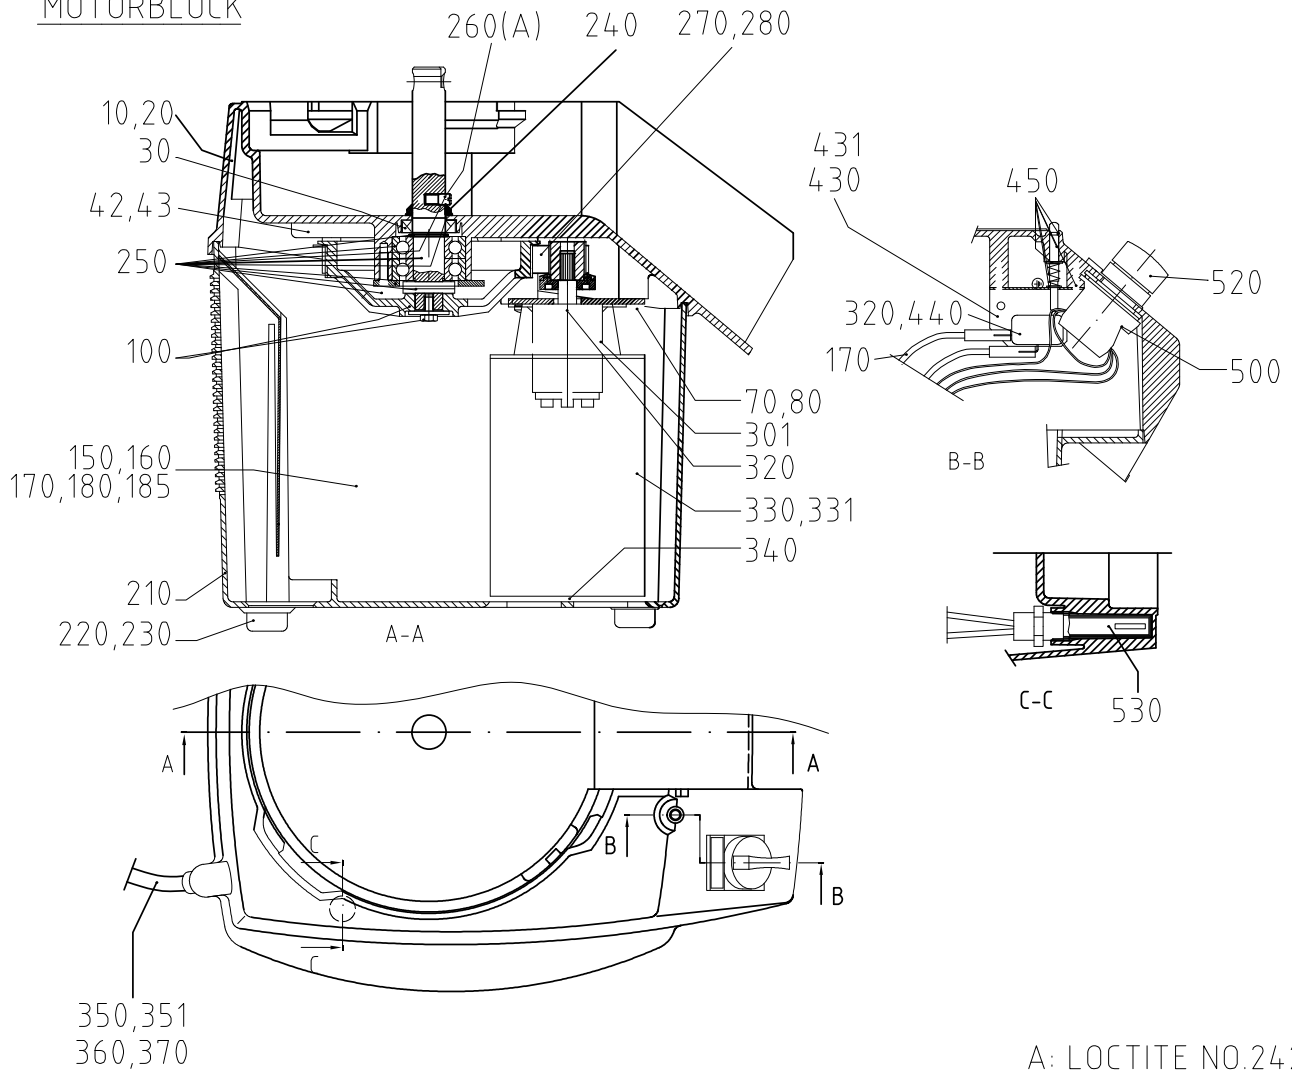

RG-50

MOTOR BASE MOTORBLOCK